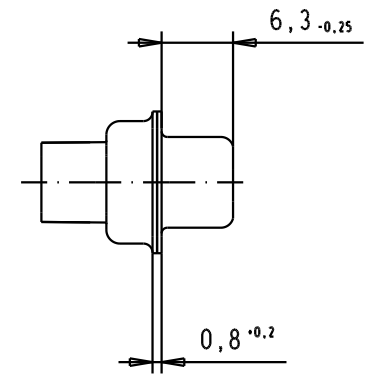

5

4

3

2

1

						 All Dim. in mm Orig. Size DIN A 4	D-Sub, female, 11W1, without power contacts, for crimp contacts tin plated shell with holes	Maßstab/ Scale  1.5:1	
				Detail.	06/07/06				KP
				Insp.					
				Stand.					
				33775 06/07/06 KP				TB 09 69 202 0111	Blatt/ Page 1 / 1
				HARTING EURL F-95972 Paris					
				Mod.	Dat.	Name			