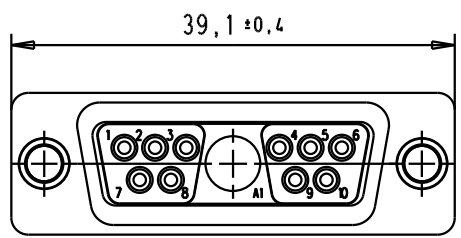

5

4

3

2

1

						 All Dim. in mm Orig. Size DIN A 4	D-Sub, female, 11W1, without power contacts, for crimp contacts tin plated shell with holes	Maßstab/ Scale  1.5:1	
				Detail.	06/07/06				KP
				Insp.					
				Stand.					
				33775 06/07/06 KP				TB 09 69 202 0111	Blatt/ Page 1 / 1
				HARTING EURL F-95972 Paris					
				Mod.	Dat.	Name			