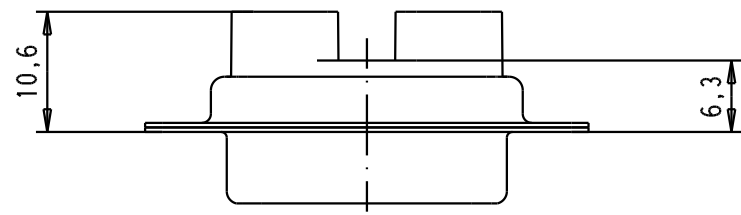

5

4

3

2

1

						 All Dim. in mm Orig. Size DIN A 4	D-Sub, female, 11W1, without power contacts, for crimp contacts tin plated shell with holes	Maßstab/ Scale  1.5:1	
				Detail.	06/07/06				KP
				Insp.					
				Stand.					
				33775 06/07/06 KP				TB 09 69 202 0111	Blatt/ Page 1 / 1
				HARTING EURL F-95972 Paris					
				Mod.	Dat.	Name			