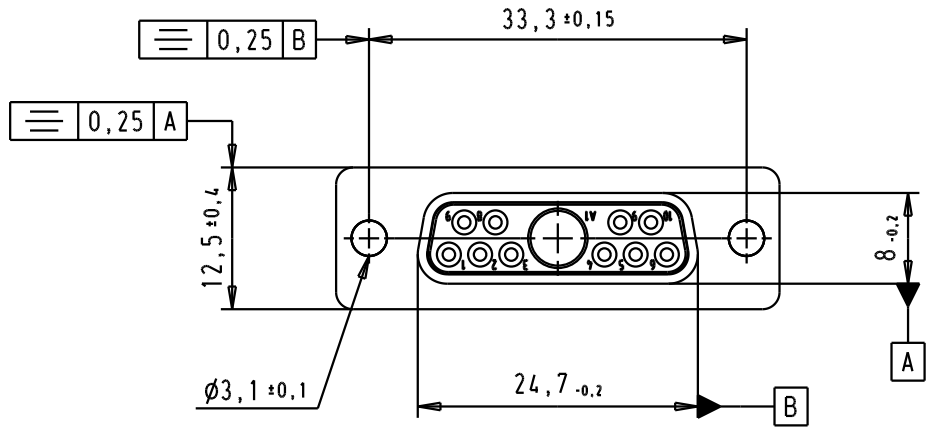

5

4

3

2

1

						 All Dim. in mm Orig. Size DIN A 4	D-Sub, female, 11W1, without power contacts, for crimp contacts tin plated shell with holes	Maßstab/ Scale  1.5:1	
				Detail.	06/07/06				KP
				Insp.					
				Stand.					
				33775 06/07/06 KP				TB 09 69 202 0111	Blatt/ Page 1 / 1
				HARTING EURL F-95972 Paris					
				Mod.	Dat.	Name			