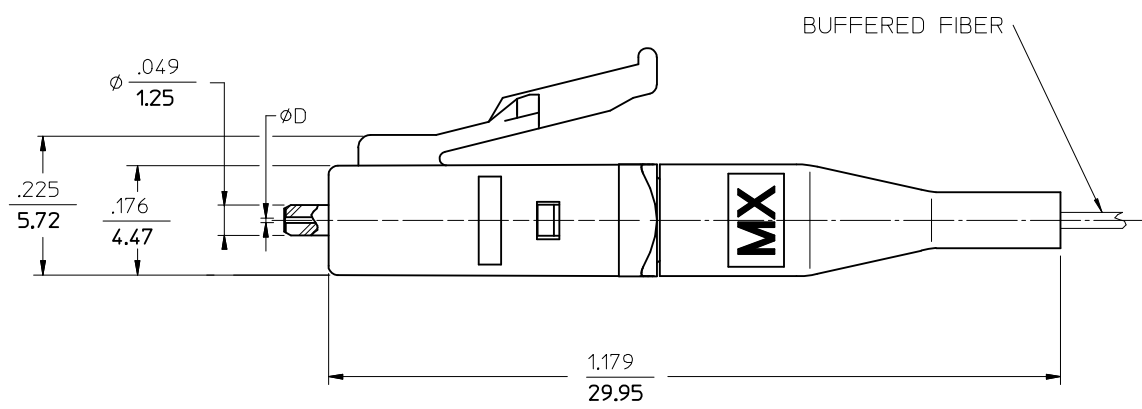

CONNECTOR P/N	ØD (µm)	HOUSING COLOR	BOOT COLOR	DUST CAP COLOR	CABLE TYPE
106090-2800	125,50	GREEN	GREEN	GREEN	SINGLE MODE
106090-6600	125,25		SINGLE MODE		
106090-2870	125,50	GREEN	GREEN	WHITE	SINGLE MODE
106026-2500	125,50	GREEN	GREEN	GREEN	SINGLE MODE

(DUST CAP NOT SHOWN)

BUFFERED FIBER

ENTER DESCRIPTION EC NO: MF2011-0295 DRW: DRANKPEVZNER 2011/01/17 CHKD: [blank] APPR: WCHEN 2011/01/17 A2	QUALITY SYMBOLS = 0 = 0	GENERAL TOLERANCES (UNLESS SPECIFIED)		DIMENSION STYLE IN/MM	SCALE 5:1	DESIGN UNITS INCH	THIRD ANGLE PROJECTION		
		4 PLACES ± --- ± --- 3 PLACES ± --- ± --- 2 PLACES ± --- ± --- 1 PLACE ± --- ± ---	mm INCH ± --- ± --- ± --- ± --- ± --- ± --- ± --- ± ---	DRAWN BY DATE PGIBLIN 2005/09/08	CHECKED BY DATE	TITLE LC APC CONNECTOR (BARE FIBER)			
		ANGULAR ±1/2°		APPROVED BY DATE	MOLEX INCORPORATED				
		DRAFT WHERE APPLICABLE MUST REMAIN WITHIN DIMENSIONS		MATERIAL NO. SEE TABLE	DOCUMENT NO. SD-1060PP-PPP0	SHEET NO. 1 OF 01			