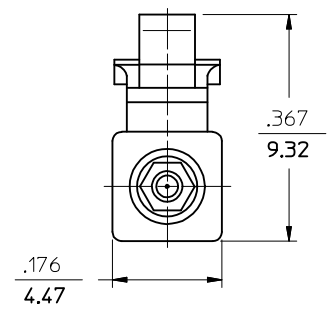

CONNECTOR P/N	ØD (µm)	HOUSING COLOR	BOOT COLOR	DUST CAP COLOR	CABLE TYPE
106090-2800	125,50	GREEN	GREEN	GREEN	SINGLE MODE
106090-6600	125,25		SINGLE MODE		
106090-2870	125,50	GREEN	GREEN	WHITE	SINGLE MODE
106026-2500	125,50	GREEN	GREEN	GREEN	SINGLE MODE

(DUST CAP NOT SHOWN)

BUFFERED FIBER

ENTER DESCRIPTION EC NO: MF2011-0295 DRW: DRANKPEVZNER 2011/01/17 CHKD: [blank] APPR: WCHEN 2011/01/17 A2	QUALITY SYMBOLS = 0 = 0	GENERAL TOLERANCES (UNLESS SPECIFIED)		DIMENSION STYLE IN/MM	SCALE 5:1	DESIGN UNITS INCH	THIRD ANGLE PROJECTION		
		4 PLACES ± --- ± --- 3 PLACES ± --- ± --- 2 PLACES ± --- ± --- 1 PLACE ± --- ± ---	mm INCH ± --- ± --- ± --- ± --- ± --- ± --- ± --- ± ---	DRAWN BY DATE PGIBLIN 2005/09/08	CHECKED BY DATE	TITLE LC APC CONNECTOR (BARE FIBER)			
		ANGULAR ±1/2°		APPROVED BY DATE	MOLEX INCORPORATED				
		DRAFT WHERE APPLICABLE MUST REMAIN WITHIN DIMENSIONS		MATERIAL NO. SEE TABLE	DOCUMENT NO. SD-1060PP-PPP0	SHEET NO. 1 OF 01			