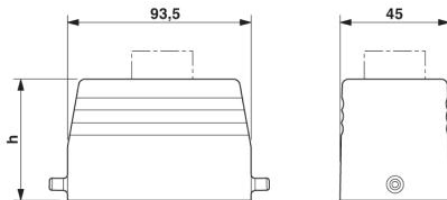

Length	94 mm
Housing type	Sleeve housings
Locking type	for single locking latch
Cable exit	Lateral
Type of the screw connection	1x M25
Degree of protection	IP65
Ambient temperature (operation)	-40 °C ... 125 °C
Housing material	Aluminum, die-cast
Housing surface material	Powder-coated, gray

Certificates / Approvals

Certification

GOST

Diagrams/Drawings

Dimensioned drawing